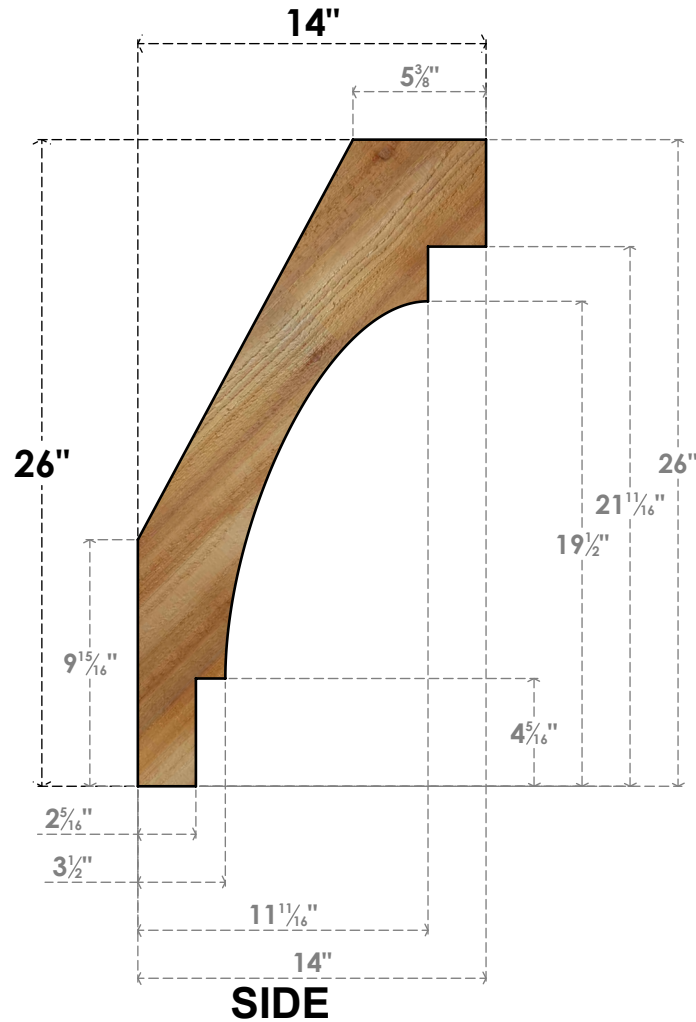

BRC06X14X26MRC00RWR

6"W X 14"D X 26"H MERCED ROUGH SAWN BRACE, WESTERN RED CEDAR

EKENA MILLWORK
 2300 WEST MAIN ST.
 CLARKSVILLE, TX 75426
 TOLL FREE: 866-607-0453
 WWW.EKENAMILLWORK.COM

NOTES

1. INSTALLATION TO BE COMPLETED IN ACCORDANCE WITH MANUFACTURER'S SPECIFICATIONS.
2. DRAWING MAY NOT BE TO SCALE
3. THIS DRAWING IS INTENDED FOR DESIGN AND PLANNING PURPOSES ONLY.
4. ALL INFORMATION CONTAINED HEREIN WAS CURRENT AT THE TIME OF DEVELOPMENT BUT MUST BE REVIEWED AND APPROVED BY THE PRODUCT MANUFACTURER TO BE CONSIDERED ACCURATE.
5. PRODUCTS ARE NOT KILN DRIED. THIS ITEM IS UNIQUE AND WILL CONTAIN THE NATURAL VARIATIONS THAT THE WOOD SPECIES OFFERS. THIS MAY RESULT IN VARIATIONS UP TO 1/4"