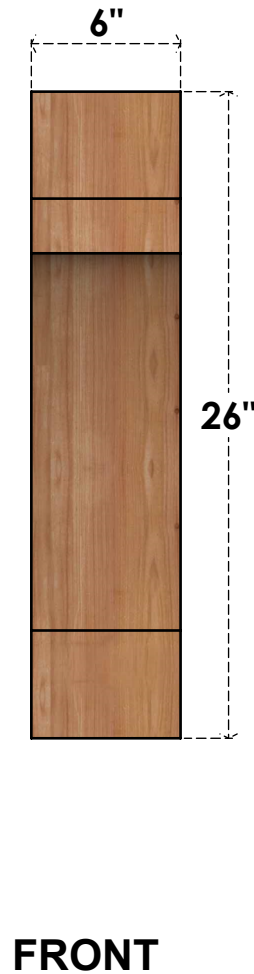

BRC06X14X26MRC00RWR

6"W X 14"D X 26"H MERCED ROUGH SAWN BRACE, WESTERN RED CEDAR

EKENA MILLWORK
 2300 WEST MAIN ST.
 CLARKSVILLE, TX 75426
 TOLL FREE: 866-607-0453
 WWW.EKENAMILLWORK.COM

NOTES

1. INSTALLATION TO BE COMPLETED IN ACCORDANCE WITH MANUFACTURER'S SPECIFICATIONS.
2. DRAWING MAY NOT BE TO SCALE
3. THIS DRAWING IS INTENDED FOR DESIGN AND PLANNING PURPOSES ONLY.
4. ALL INFORMATION CONTAINED HEREIN WAS CURRENT AT THE TIME OF DEVELOPMENT BUT MUST BE REVIEWED AND APPROVED BY THE PRODUCT MANUFACTURER TO BE CONSIDERED ACCURATE.
5. PRODUCTS ARE NOT KILN DRIED. THIS ITEM IS UNIQUE AND WILL CONTAIN THE NATURAL VARIATIONS THAT THE WOOD SPECIES OFFERS. THIS MAY RESULT IN VARIATIONS UP TO 1/4"